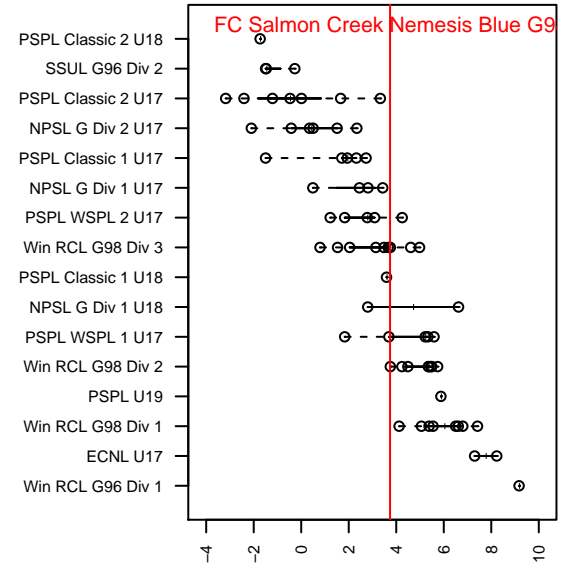

FC Salmon Creek Nemesis Blue G98

FC Salmon Creek
 Salmon Creek, WA
 G98 total strength=1496
 attack=15.82 defense=7.89
 fall league = PTT G98 Div 1

alt names used:
 FCSC G98 Blue
 FCSC G98 Blue
 FCSC Nemesis 98 Blue GU17
 FCSC G98 Blue

Venues played:
 2015 2014 WYS Presidents Cup G98 Division :
 2015 Rainier Challenge Samba U17
 2015 Mt Hood Challenge U18
 2015 PTT G98 Division 1
 2015 WYS Presidents Cup G98 Div 2

FC Salmon Creek Nemesis Blue G98
 Dots are actual minus expected GF (blue circles) and GA (red triangles).
 Blue line is smoothed change in attack strength. Red is smoothed change in defense strength.

**attack and defense variance (black dot)
relative to other teams
and top 10 in region**

**attack and defense rating
relative to others at age
and all opponents in last 13 months**

Performance relative to 13 month average